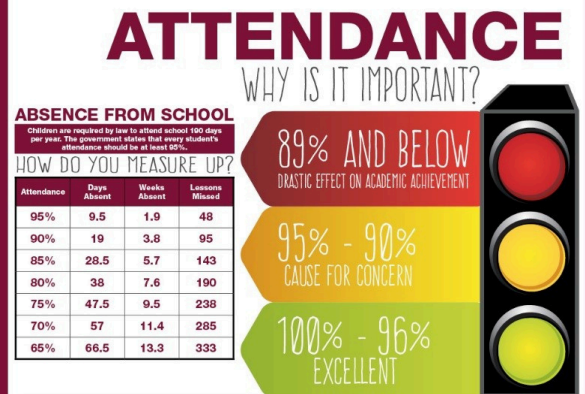

## Attendance

**School Attendance Target: 95.01%**

**School Attendance: 91.96%**