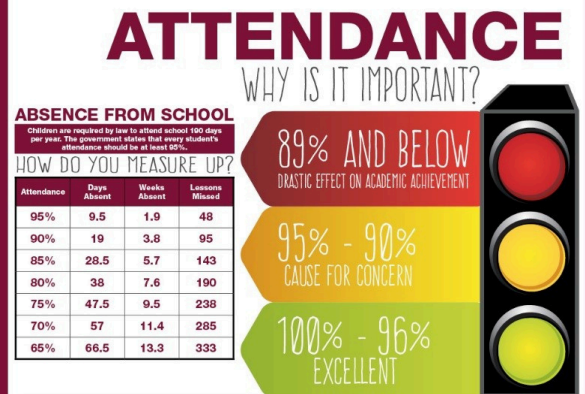

Attendance

School Attendance Target: 95.01%

School Attendance: 89.64%

Big Questions

Our big question for the next fortnight...

How can we stay safe at the beach?

Article 24 – Right to be healthy and safe.